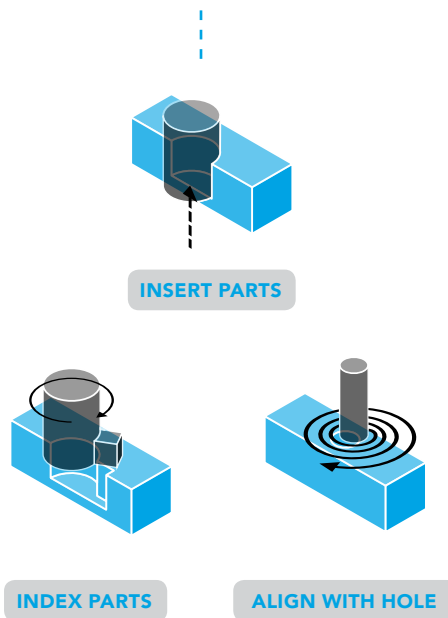

FORCE COPILOT

**FORCE CONTROL
MADE EASY**

**START
PRODUCTION
FASTER**

LEAN 
ROBOTICS

INTUITIVE SOFTWARE FOR FT 300 AND E-SERIES ONBOARD FORCE TORQUE SENSOR

Machine Tending

Assembly

Finishing