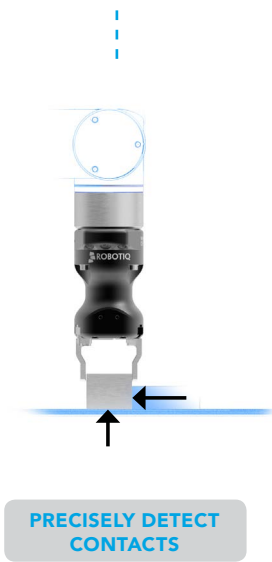

FORCE COPILOT

**FORCE CONTROL
MADE EASY**

**START
PRODUCTION
FASTER**

LEAN 
ROBOTICS

INTUITIVE SOFTWARE FOR FT 300 AND E-SERIES ONBOARD FORCE TORQUE SENSOR

Machine Tending

Assembly

Finishing