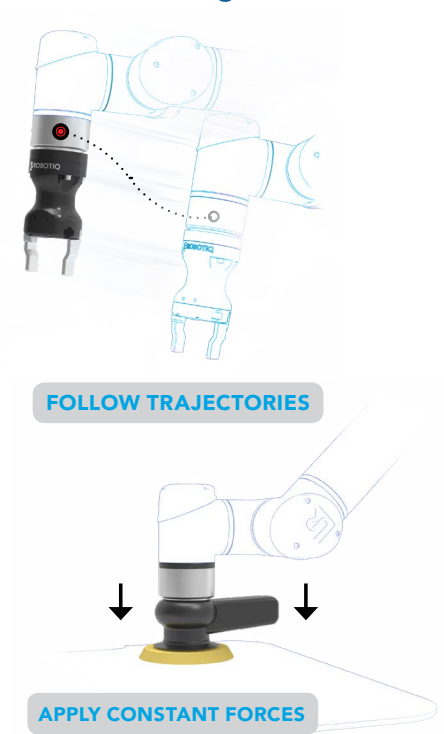

FORCE COPILOT

**FORCE CONTROL
MADE EASY**

**START
PRODUCTION
FASTER**

LEAN 
ROBOTICS

INTUITIVE SOFTWARE FOR FT 300 AND E-SERIES ONBOARD FORCE TORQUE SENSOR

Machine Tending

Assembly

Finishing